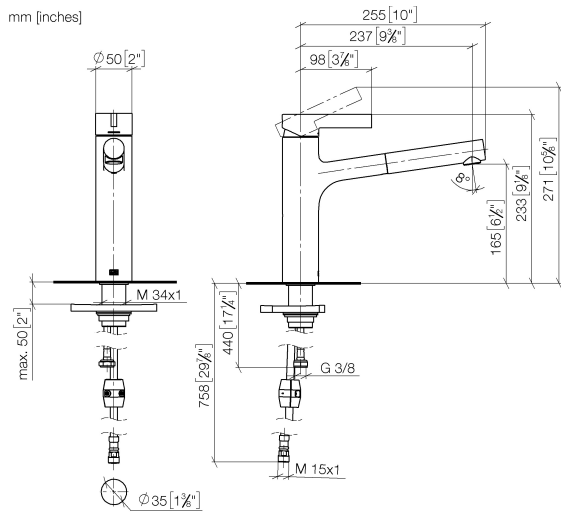

## DORNBACHT LYV Single-lever mixer Pull-out - Chrome

---

33 845 110

- 237mm projection
- pivotable spout 120°
- air-enriched flow and spray flow
- fabric braided hose 1500 mm
- max. flow 8.8 l/min at 3 bar flow pressure

Intrinsic protection against back flow.

	Chrome	33 845 110-00
	Soft Black	33 845 110-69
	Brushed Nickel	33 845 110-70

**DORNBRAUCHT LYV Single-lever mixer Pull-out - Chrome**

33 845 110

**Flow rate chart**

**Certificates**

Belgaqua\_23-012- ACS\_23 ACC NY AbP\_10068.  
27\_3. 085.

**DORNBRAUCHT LYV Single-lever mixer Pull-out - Chrome**

33 845 110

Parts for other finishes can be found here: [Soft Black](#)

**Spare parts list**

No.	Item Number	Name	Quantity used	Delivery time
1	90 20 81 001 00-00	handle	1	2
2	90 28 30 010 00-00	cover	1	2
3	90 15 05 067 00 90	cartridge	1	2
4	90 18 40 227 00 90	insert	1	2
5	90 30 02 101 00 90	hose	1	2
6	90 23 01 051 00 90	flow reducer	1	2
7	90 14 05 081 00 90	seal	1	2
8	90 12 11 180 00-00	shower	1	2
9	90 14 15 062 00 90	gasket kit	1	2
10	90 30 01 211 00 90	shaft	1	2
11	90 14 05 080 00 90	seal	1	2
12	90 23 10 003 00 90	fixing set	1	2
13	04 30 04 100 00 90	hose	2	2
14	90 30 04 110 00 90	hose	1	2