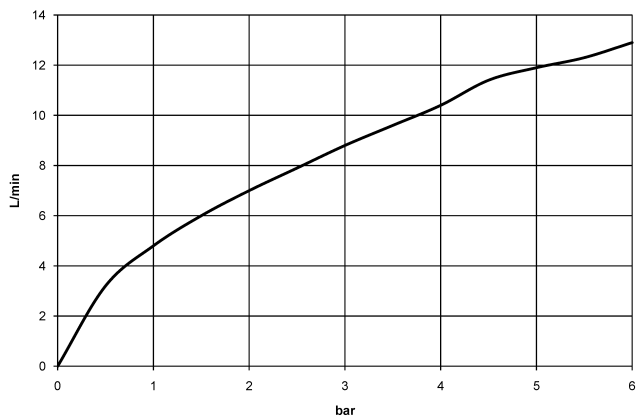

## DORNBACHT LYV Single-lever mixer Pull-out - Chrome

---

33 845 110

- 237mm projection
- pivotable spout 120°
- air-enriched flow and spray flow
- fabric braided hose 1500 mm
- max. flow 8.8 l/min at 3 bar flow pressure

Intrinsic protection against back flow.

	Chrome	33 845 110-00
	Soft Black	33 845 110-69
	Brushed Nickel	33 845 110-70

**DORNBRAUCHT LYV Single-lever mixer Pull-out - Chrome**

33 845 110

**Flow rate chart**