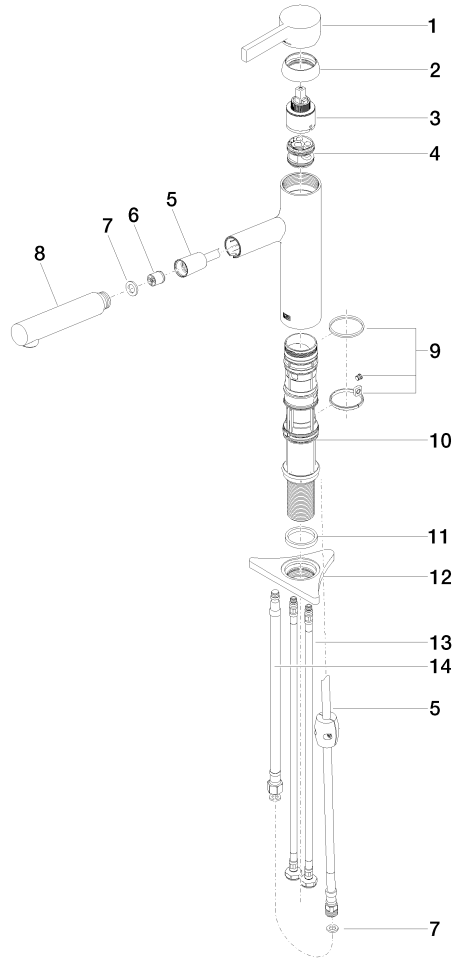

## DORNBACHT LYV Single-lever mixer Pull-out - Chrome

---

33 845 110

- 237mm projection
- pivotable spout 120°
- air-enriched flow and spray flow
- fabric braided hose 1500 mm
- max. flow 8.8 l/min at 3 bar flow pressure

Intrinsic protection against back flow.

	Chrome	33 845 110-00
	Soft Black	33 845 110-69
	Brushed Nickel	33 845 110-70

**DORNBRAUCHT LYV Single-lever mixer Pull-out - Chrome**

33 845 110

**Flow rate chart**

**Certificates**

Belgaqua\_23-012- ACS\_23 ACC NY AbP\_10068.  
27\_3. 085.

**DORNBRAUCHT LYV Single-lever mixer Pull-out - Chrome**

33 845 110

Parts for other finishes can be found here: [Soft Black](#)

**Spare parts list**

No.	Item Number	Name	Quantity used	Delivery time
1	90 20 81 001 00-00	handle	1	2
2	90 28 30 010 00-00	cover	1	2
3	90 15 05 067 00 90	cartridge	1	2
4	90 18 40 227 00 90	insert	1	2
5	90 30 02 101 00 90	hose	1	2
6	90 23 01 051 00 90	flow reducer	1	2
7	90 14 05 081 00 90	seal	1	2
8	90 12 11 180 00-00	shower	1	2
9	90 14 15 062 00 90	gasket kit	1	2
10	90 30 01 211 00 90	shaft	1	2
11	90 14 05 080 00 90	seal	1	2
12	90 23 10 003 00 90	fixing set	1	2
13	04 30 04 100 00 90	hose	2	2
14	90 30 04 110 00 90	hose	1	2